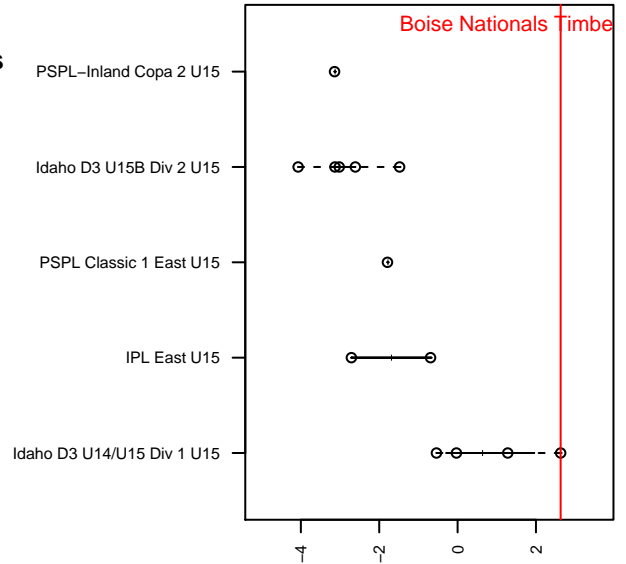

Boise Nationals Timbers Blue B02

Boise Nationals
 Boise, ID
 B02 total strength=1553
 attack=14.26 defense=12.99
 fall league = Idaho D3 U14/U15 Div 1 U15
 spr league = Spr Idaho D3 U15/16 Div 1

alt names used:
 BOISE NATIONALS TIMBERS U15 2002 BLUE
 BOISE NATIONALS TIMBERS U15 2002 BLUE
 BOISE NATIONALS TIMBERS02
 BOISE NATIONALS TIMBERS U15 2002 BLUE

Venues played:
 2016 Idaho D3 U14/U15 Div 1 U15
 2016 GEM State Challenge U15 West U15
 2016 FWRL B02
 2016 Spr Idaho D3 U15/16 Division 1
 2016 ID State Cup U15

Boise Nationals Timbers Blue B02
 Dots are actual minus expected GF (blue circles) and GA (red triangles).
 Blue line is smoothed change in attack strength. Red is smoothed change in defense strength.

**attack and defense variance (black dot)
relative to other teams
and top 10 in region**

**attack and defense rating
relative to others at age
and all opponents in last 13 months**

Performance relative to 13 month average